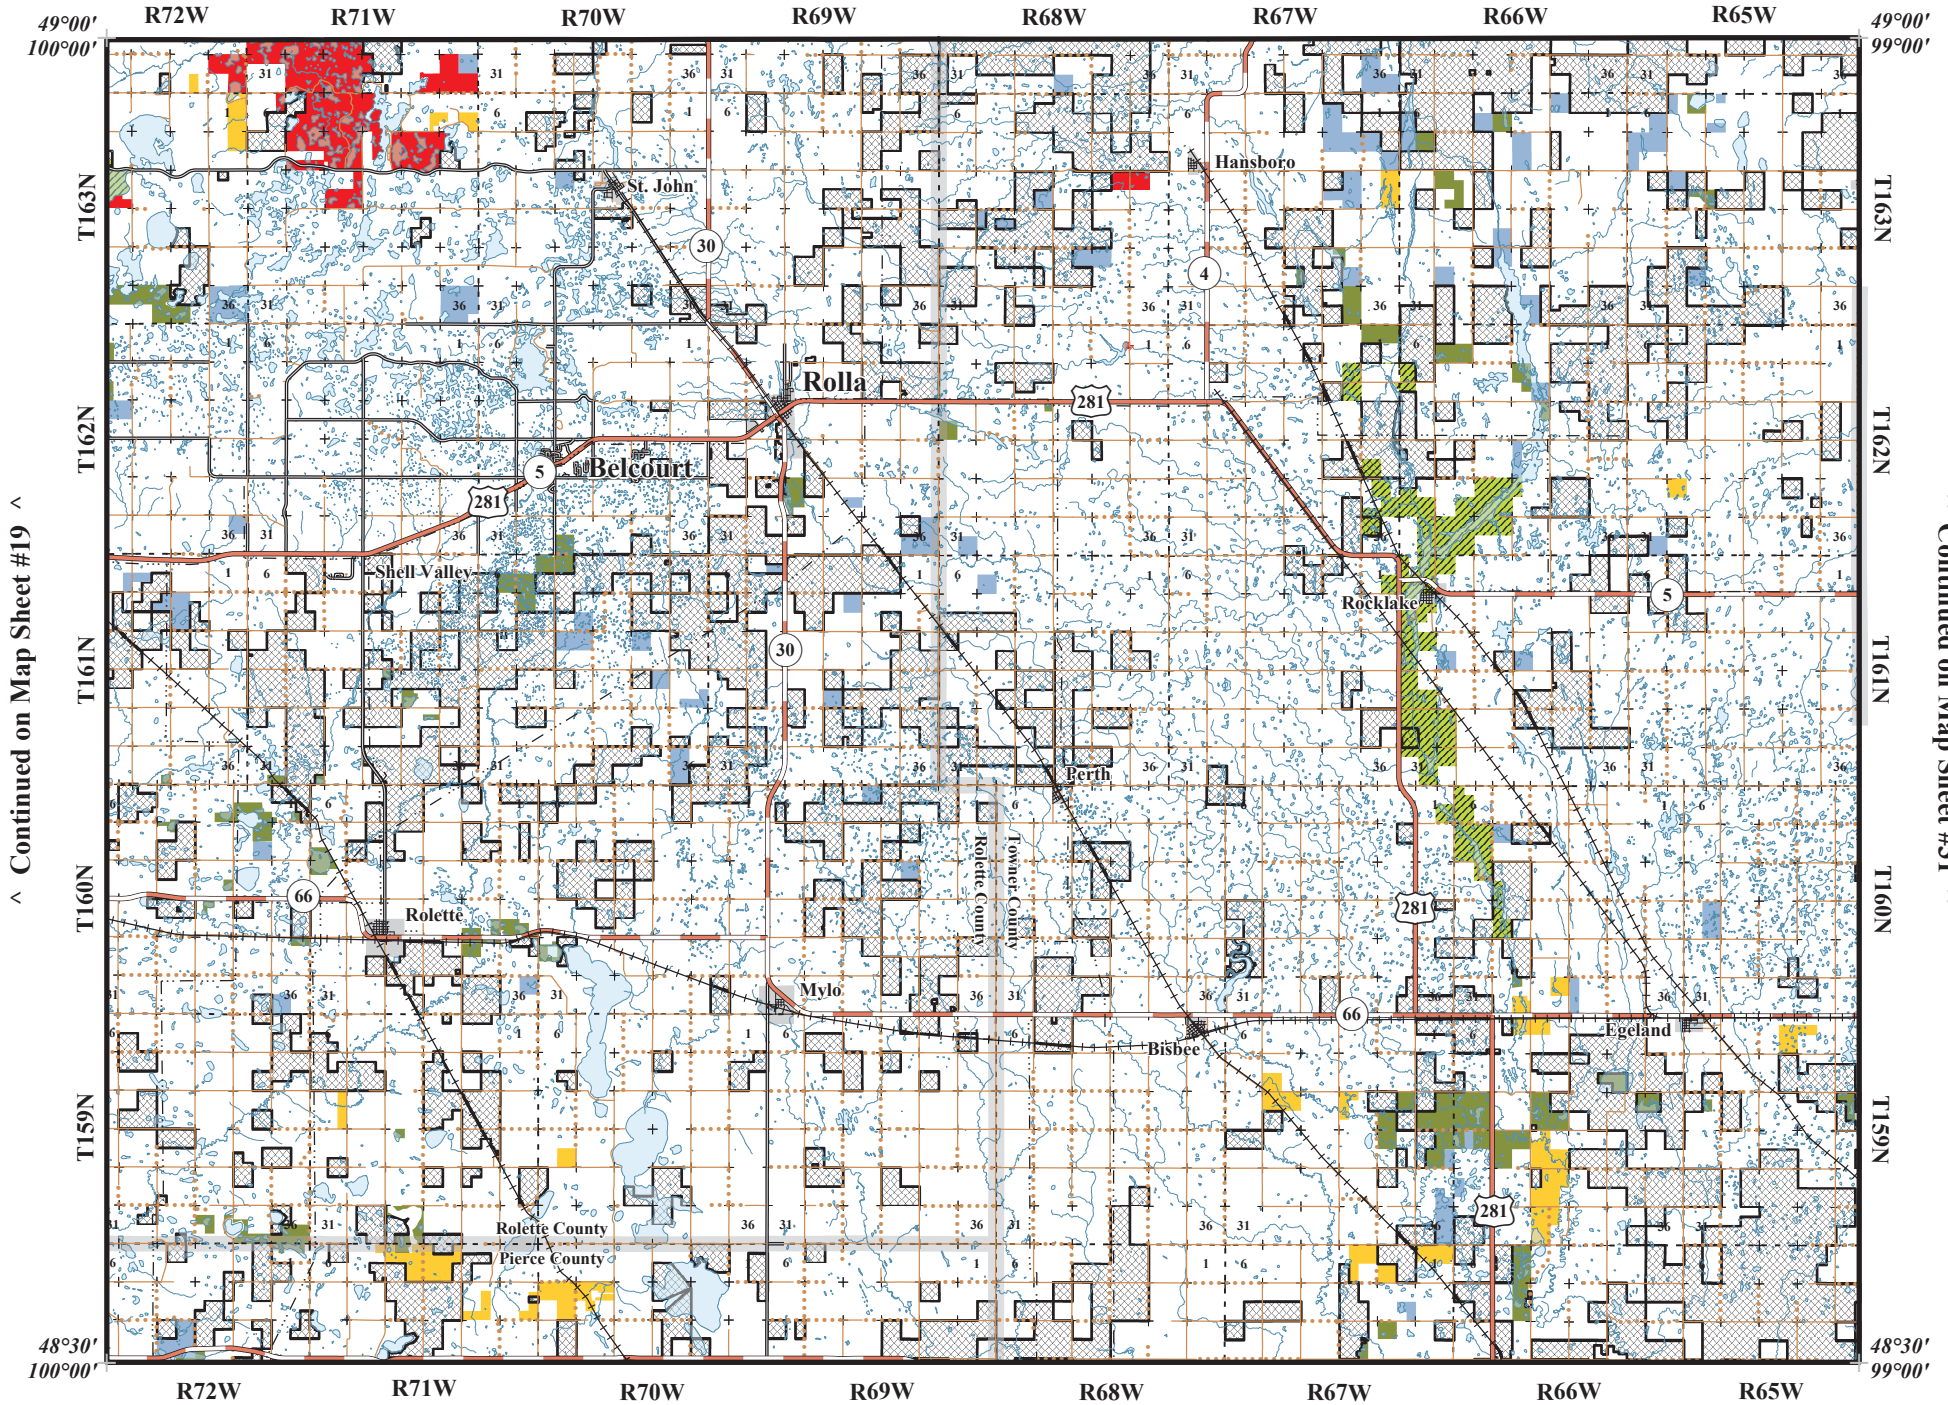

Map Sheet 25

Scale 1:325,000
1 inch represents 5.13 miles

AUG.2023 - JUL.2024

Continued on Map Sheet #19

Continued on Map Sheet #31