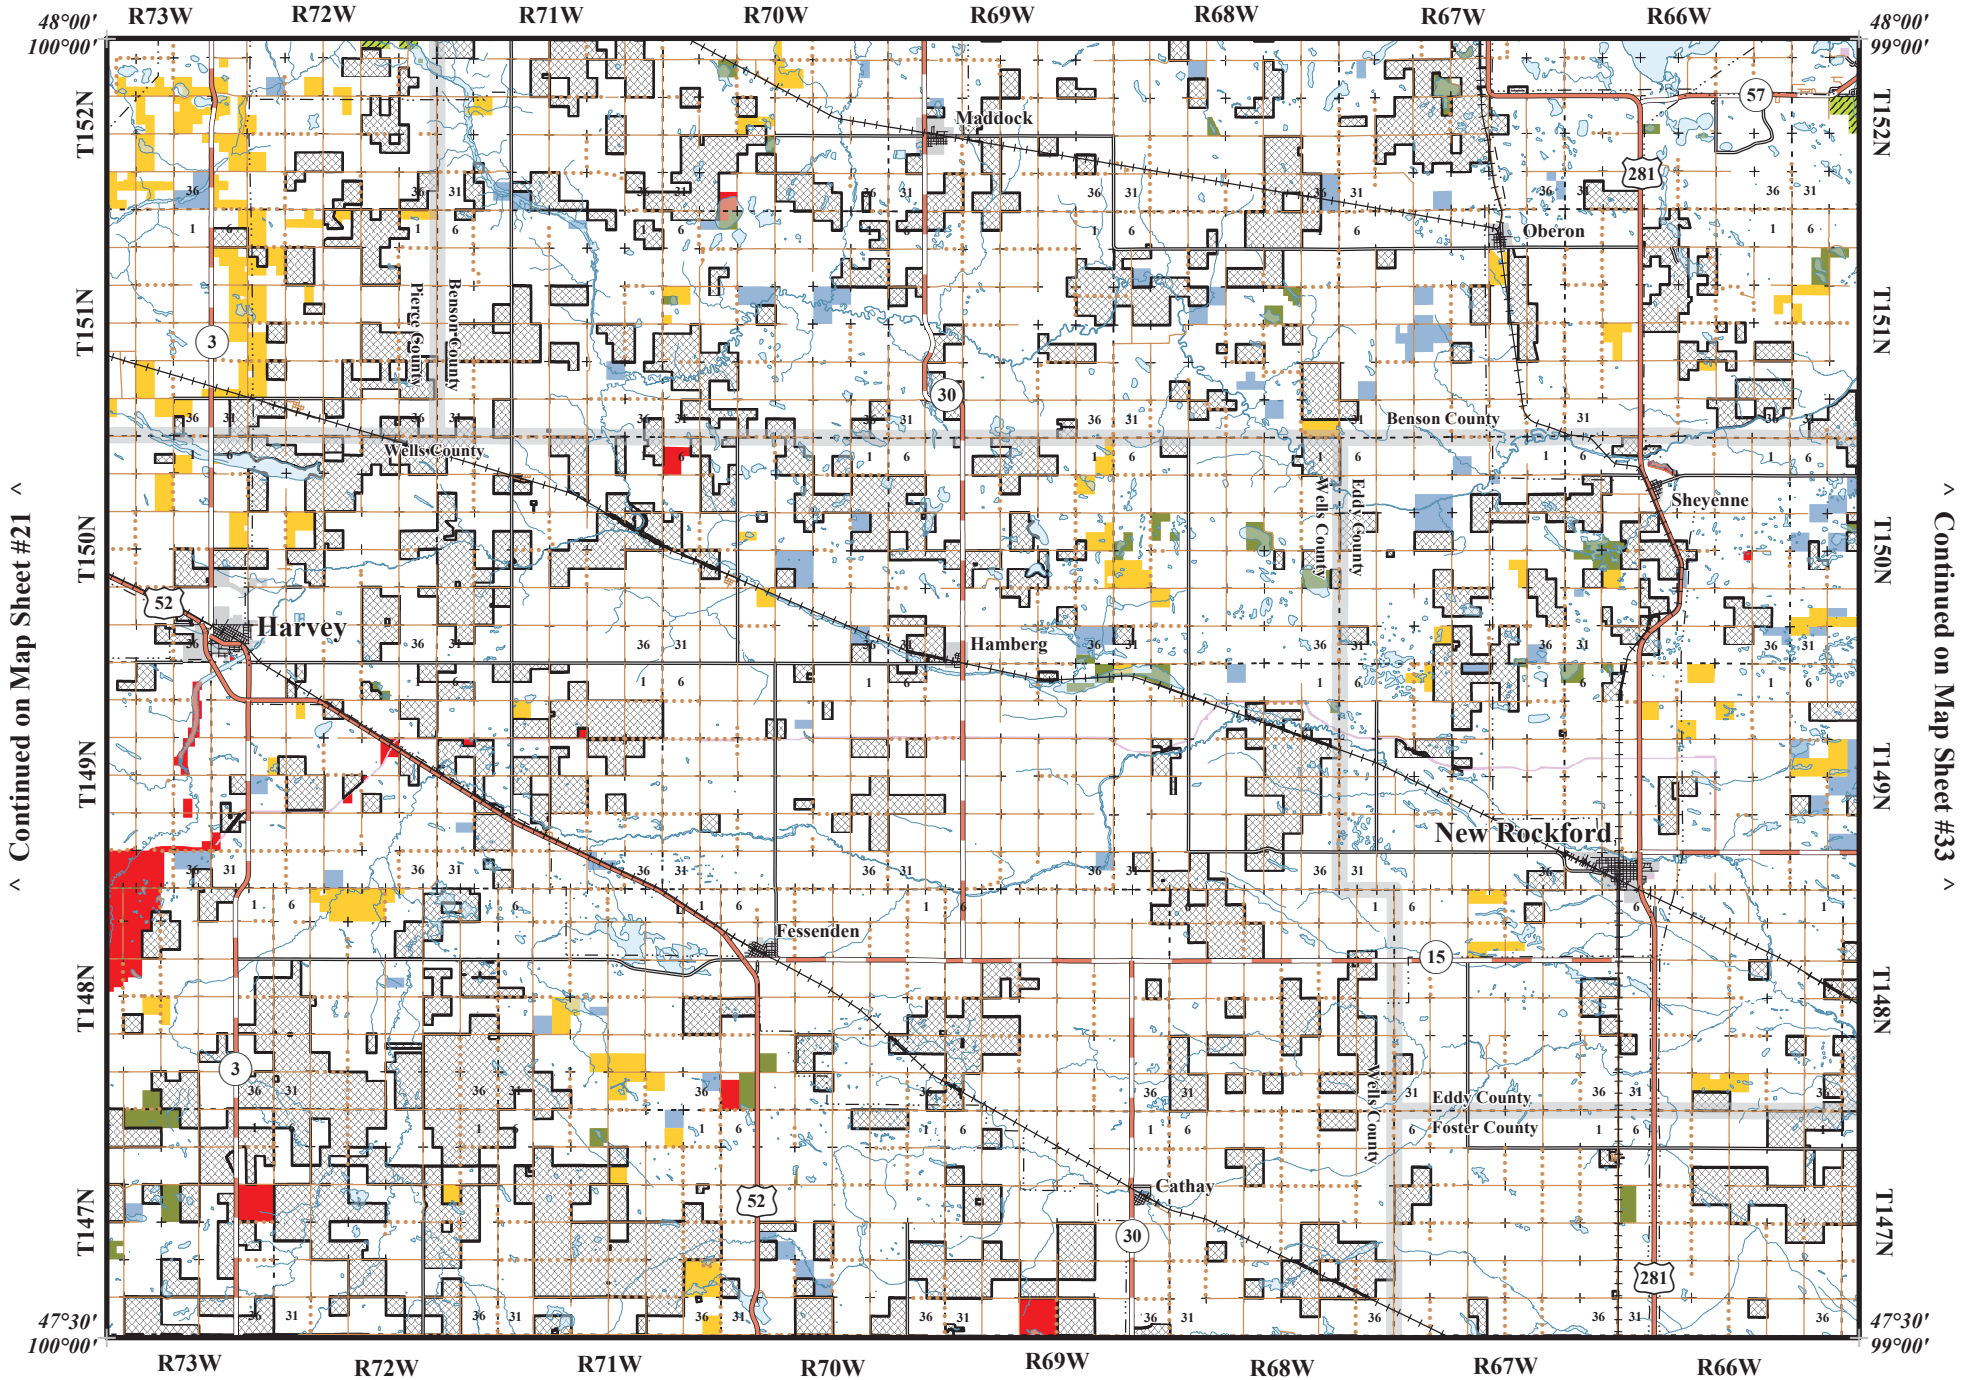

Map Sheet 27

Scale 1:325,000
1 inch represents 5.13 miles

AUG.2023 - JUL.2024

Continued on Map Sheet #21

Continued on Map Sheet #33