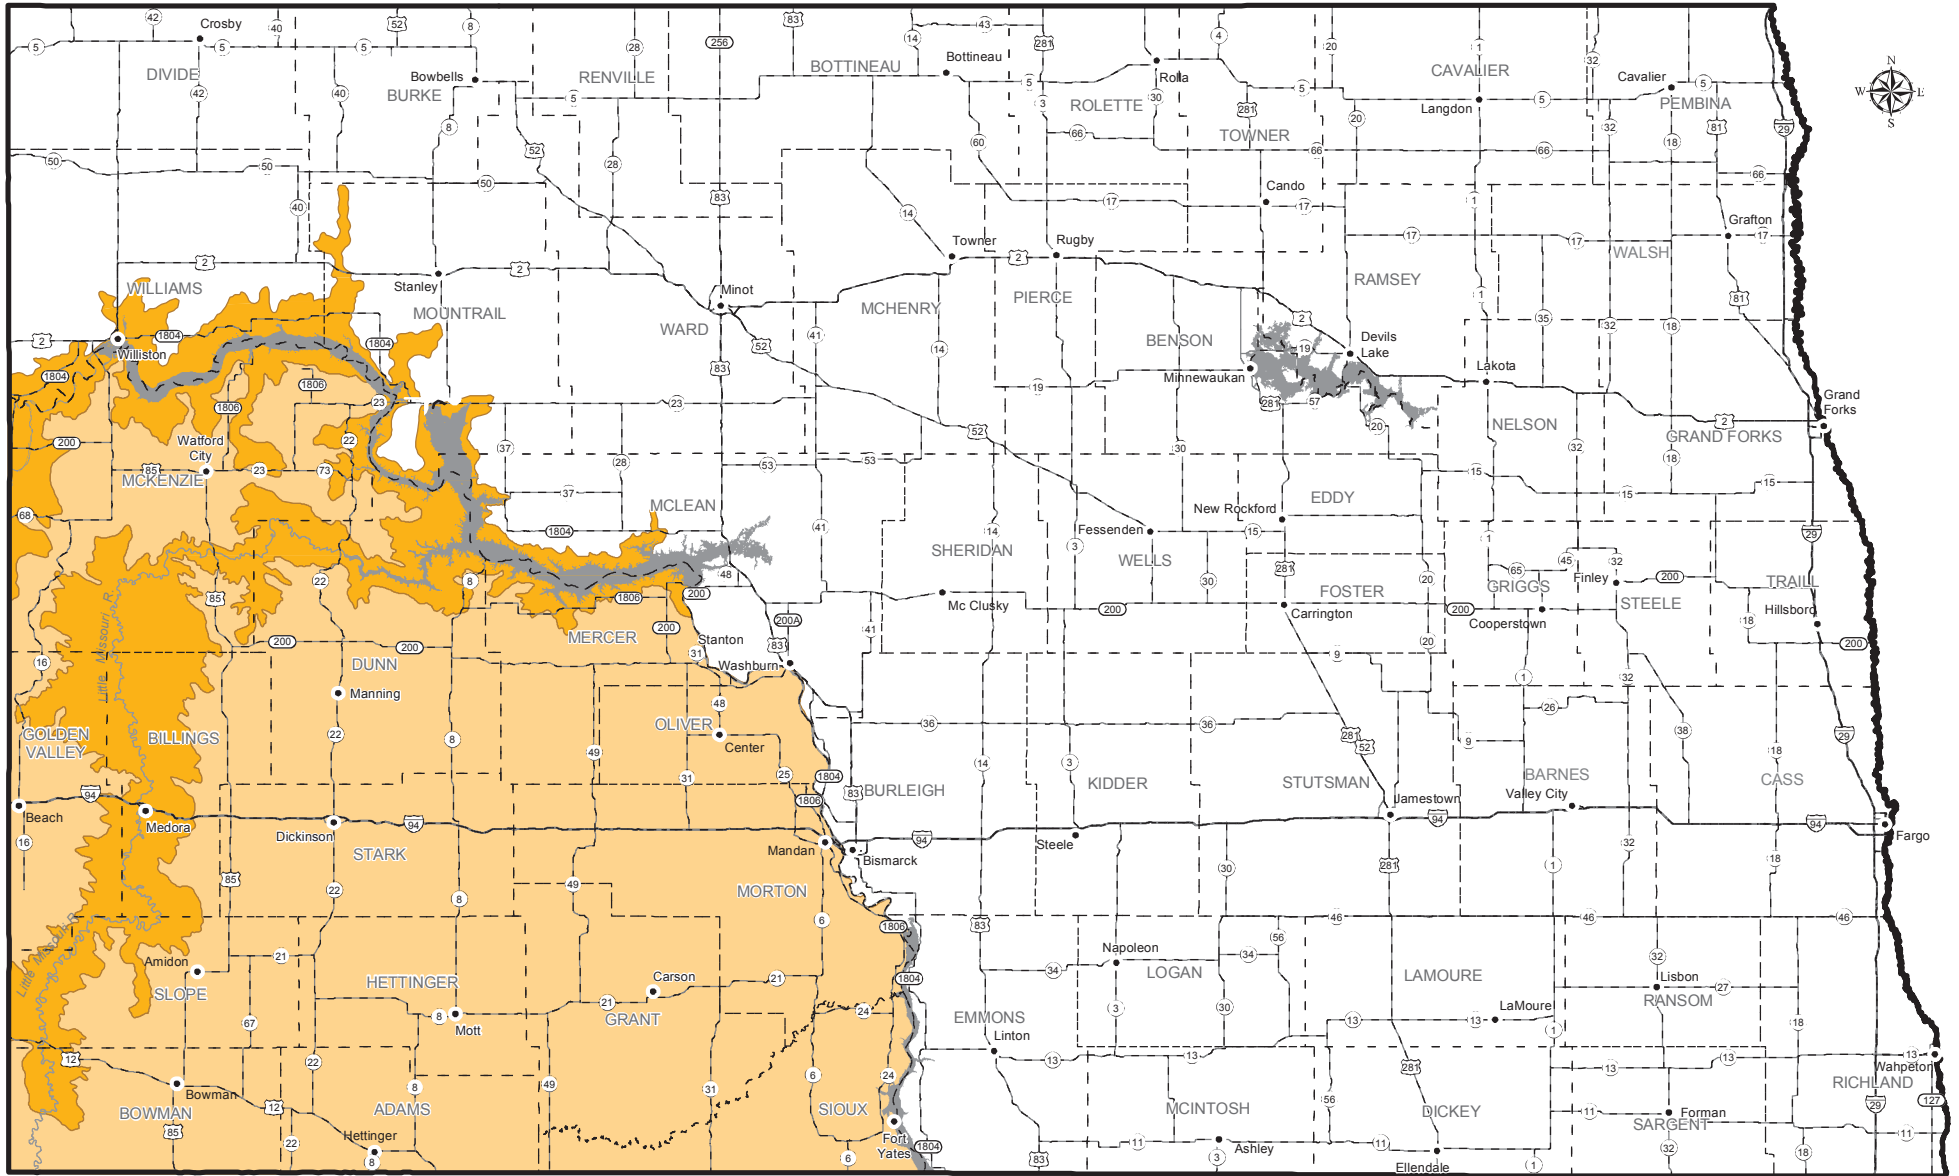

# North Dakota Game & Fish Department Golden Eagle Breeding Range

 Primary Breeding Range

 Secondary Breeding Range