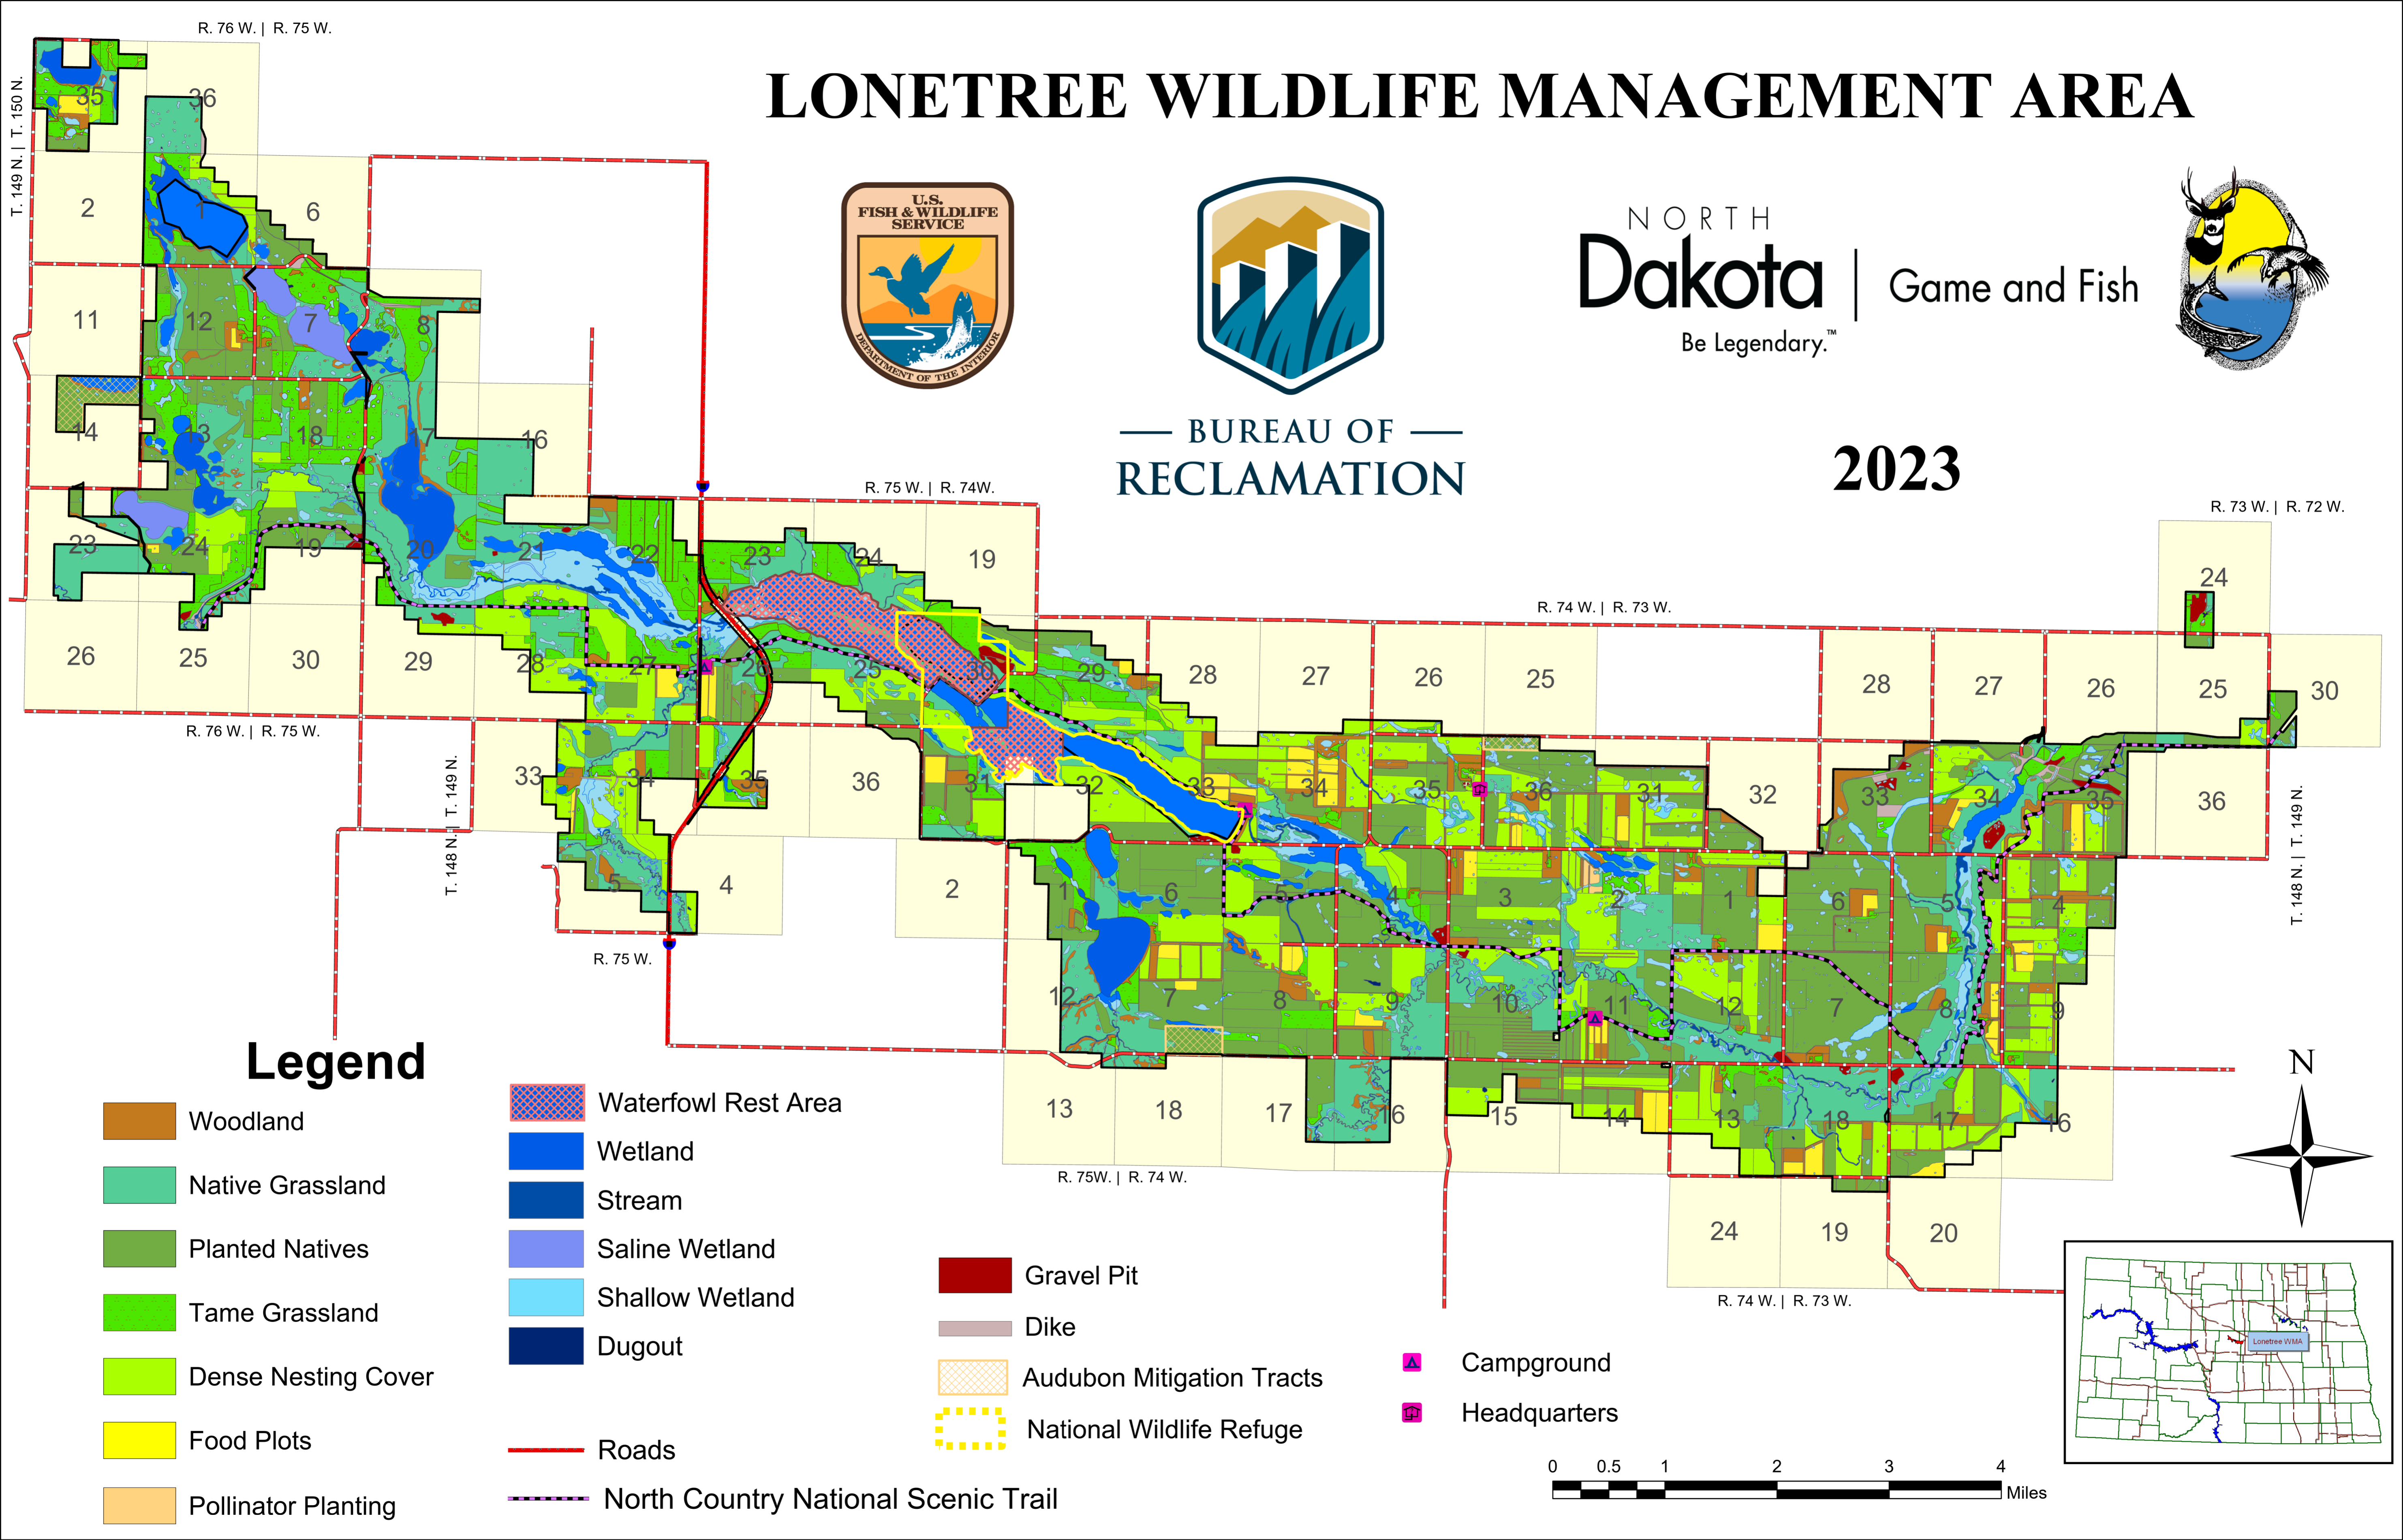

LONETREE WILDLIFE MANAGEMENT AREA

NORTH
Dakota | Game and Fish
Be Legendary.™

— BUREAU OF —
RECLAMATION

2023

Legend

- | | | |
|---------------------|-------------------------------------|---------------------------|
| Woodland | Waterfowl Rest Area | Gravel Pit |
| Native Grassland | Wetland | Dike |
| Planted Natives | Stream | Audubon Mitigation Tracts |
| Tame Grassland | Saline Wetland | National Wildlife Refuge |
| Dense Nesting Cover | Shallow Wetland | Campground |
| Food Plots | Dugout | Headquarters |
| Pollinator Planting | Roads | |
| | North Country National Scenic Trail | |